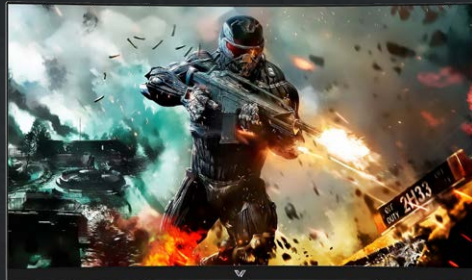

**Value-Top**  
**RZ24VFR180**

**23.8" CURVED 180HZ**  
**GAMING MONITOR**

Basic	Size	23.8" R1500 Curved
	Refresh Rate	180Hz
	Response Time	1ms
	Aspect Ratio	16:9
Panel	Function	USB+HDMI+DP+AUDIO OUT+DC
	Panel Type	VA
	Viewing Area	521.3952(H) x 293.2848(V)mm
	Viewing Angle	H:178° V:178°
	Resolution	1920 x 1080
	Pixel Pitch	0.09052 x 0.27156mm
	Display Color	16.7M
	Brightness (Max.)	230cd/m2
Wall Adapter	Contrast	3,000:1
	Wall Adapter Type	12V/3.5A
	Consumption	<36W
Physical	Stand-by	<0.5W
	Speaker(Typ.)	2W x 2
	VESA wall mount	100*100mm(4 holes)
	Tilt	-5° ~ 15°
	Unit (W xD x H) mm	539.94*145.02*396.61mm
	Packed (W xD x H) mm	620*113*413mm
	Net Weight (KG)	3.5kg
	Gross Weight (KG)	4kg
Accessories	DP cable, HDMI Cable, V stand, manual, adapter	